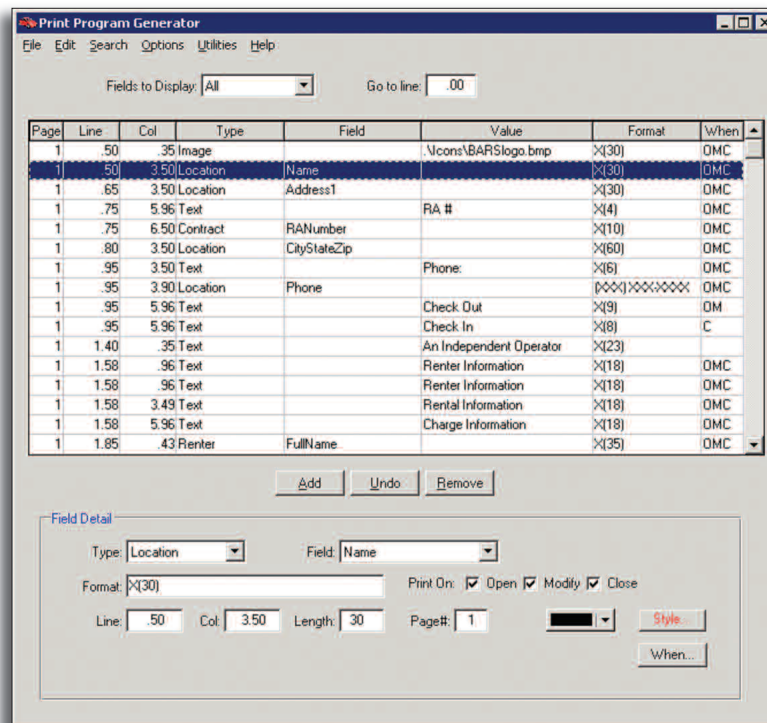

CREATE AND MAINTAIN YOUR OWN RENTAL AGREEMENT PROGRAMS

with the

RentWorks™

PRINT PROGRAM GENERATOR (PPGEN)

PPGen print programs are stored in the RentWorks database, allowing you to access them with the same familiar and easy-to-use screens of RentWorks! Most of the editing of print programs is done on PPGen's main screen, which is full of pull-down menus and browsers:

Now you can determine which fields appear on your Rental Agreement...and where! Programming subtotals and totals is as easy as point and click. PPGen even allows you to change between a cut-sheet and continuous-feed form, and to change fonts for laser printers.